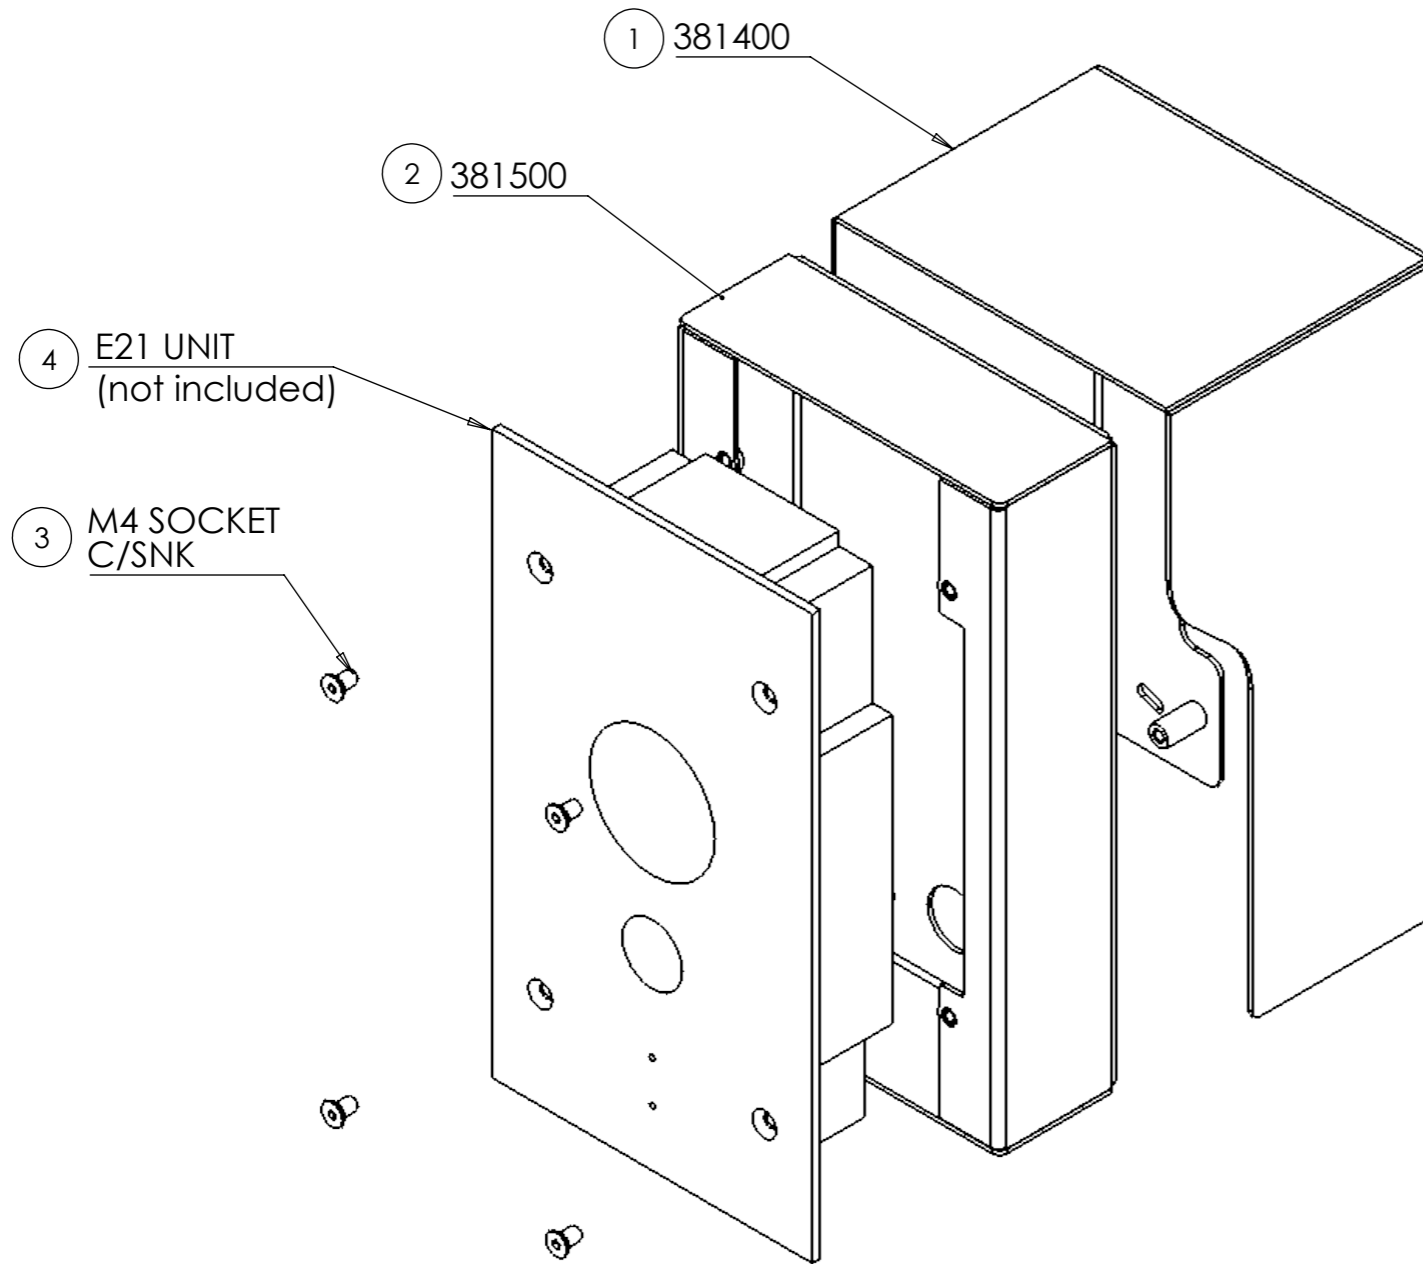

Wall Mounting Rain Hood for E21A and E21V

Compatible Models:

E21V

E21A

CIE Part Includes:

ITEM NO.	CIE PART NUMBER	DESCRIPTION	QTY.
1	381400	Rain Hood Cover	1
2	381500	E21 Mounting Box	1
3	M4 Socket C/SNK		4
4	E21V or E21A	Intercom Not Included	